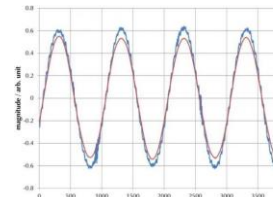

- **Quiet Generator**

- Comes in two Output voltages 110-120vac, 220-240vac
- Rugged case provided for the ultimate protection
- Max AC power Output: 700W
- Weights just under 40 lbs
- Quick battery recharge time of 7 Hours